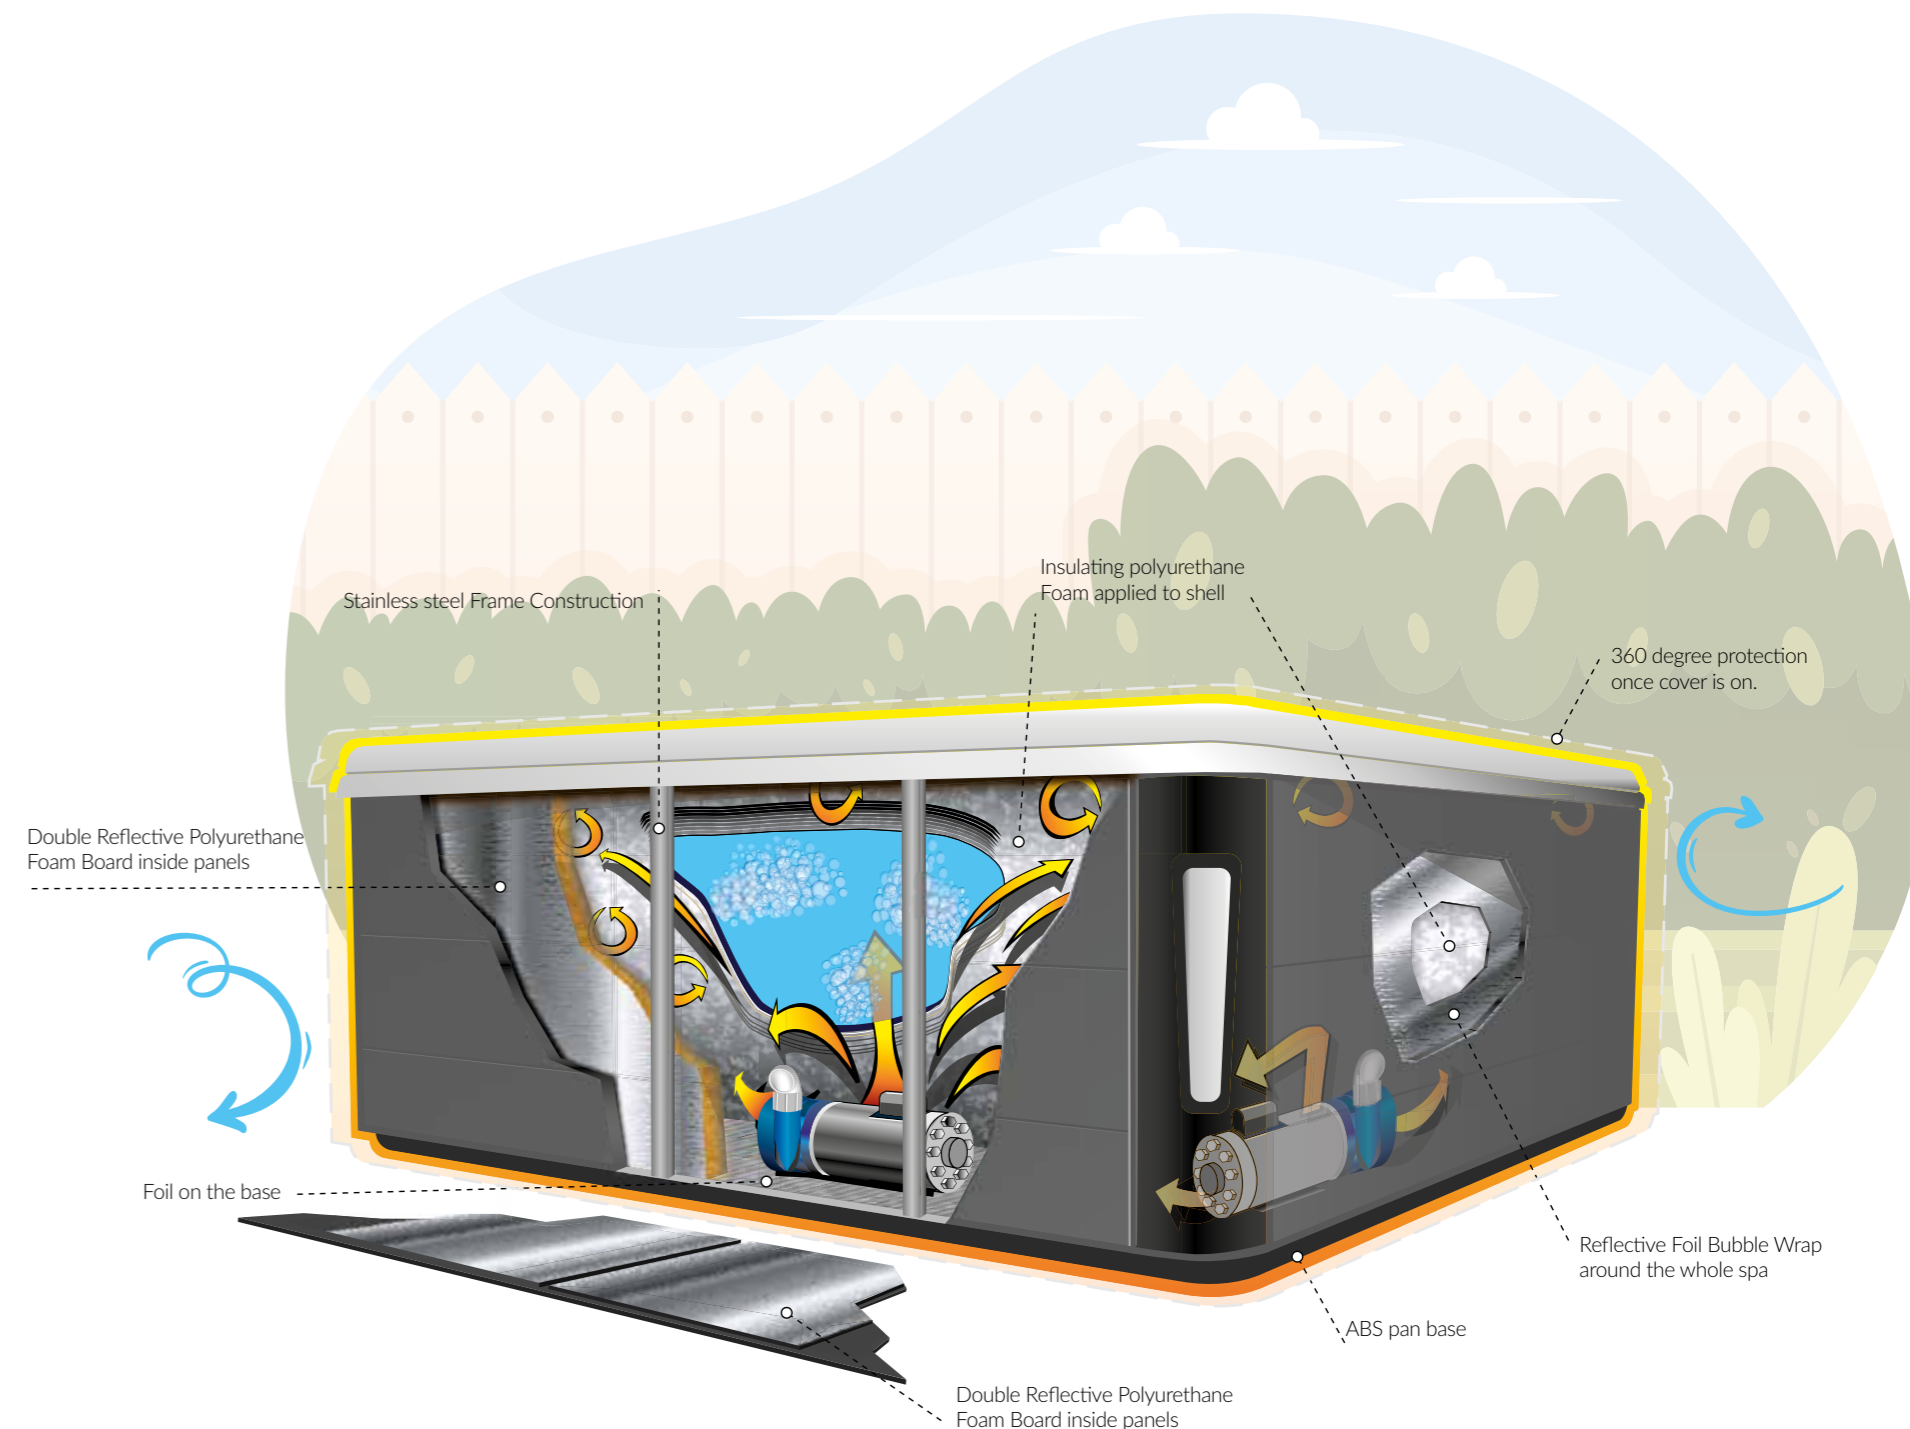

ENERGY EFFICIENT INSULATION

Our Platinum Premium Shield features on the luxurious Premium range.

This combines **five different types of insulation** to retain the heat within the cabinet by the **Superior Heatlock Insulation Process (SHIP)** providing a considerable difference in the heat retained in the hot tub as well as a reduction in energy costs.

By reflecting the heat back inwards, the wasted heat created by the pumps and other components can be recycled. The heat is then used to help maintain the temperature through heat transfer via the vast amount of plumbing, this assists with the overall running costs.